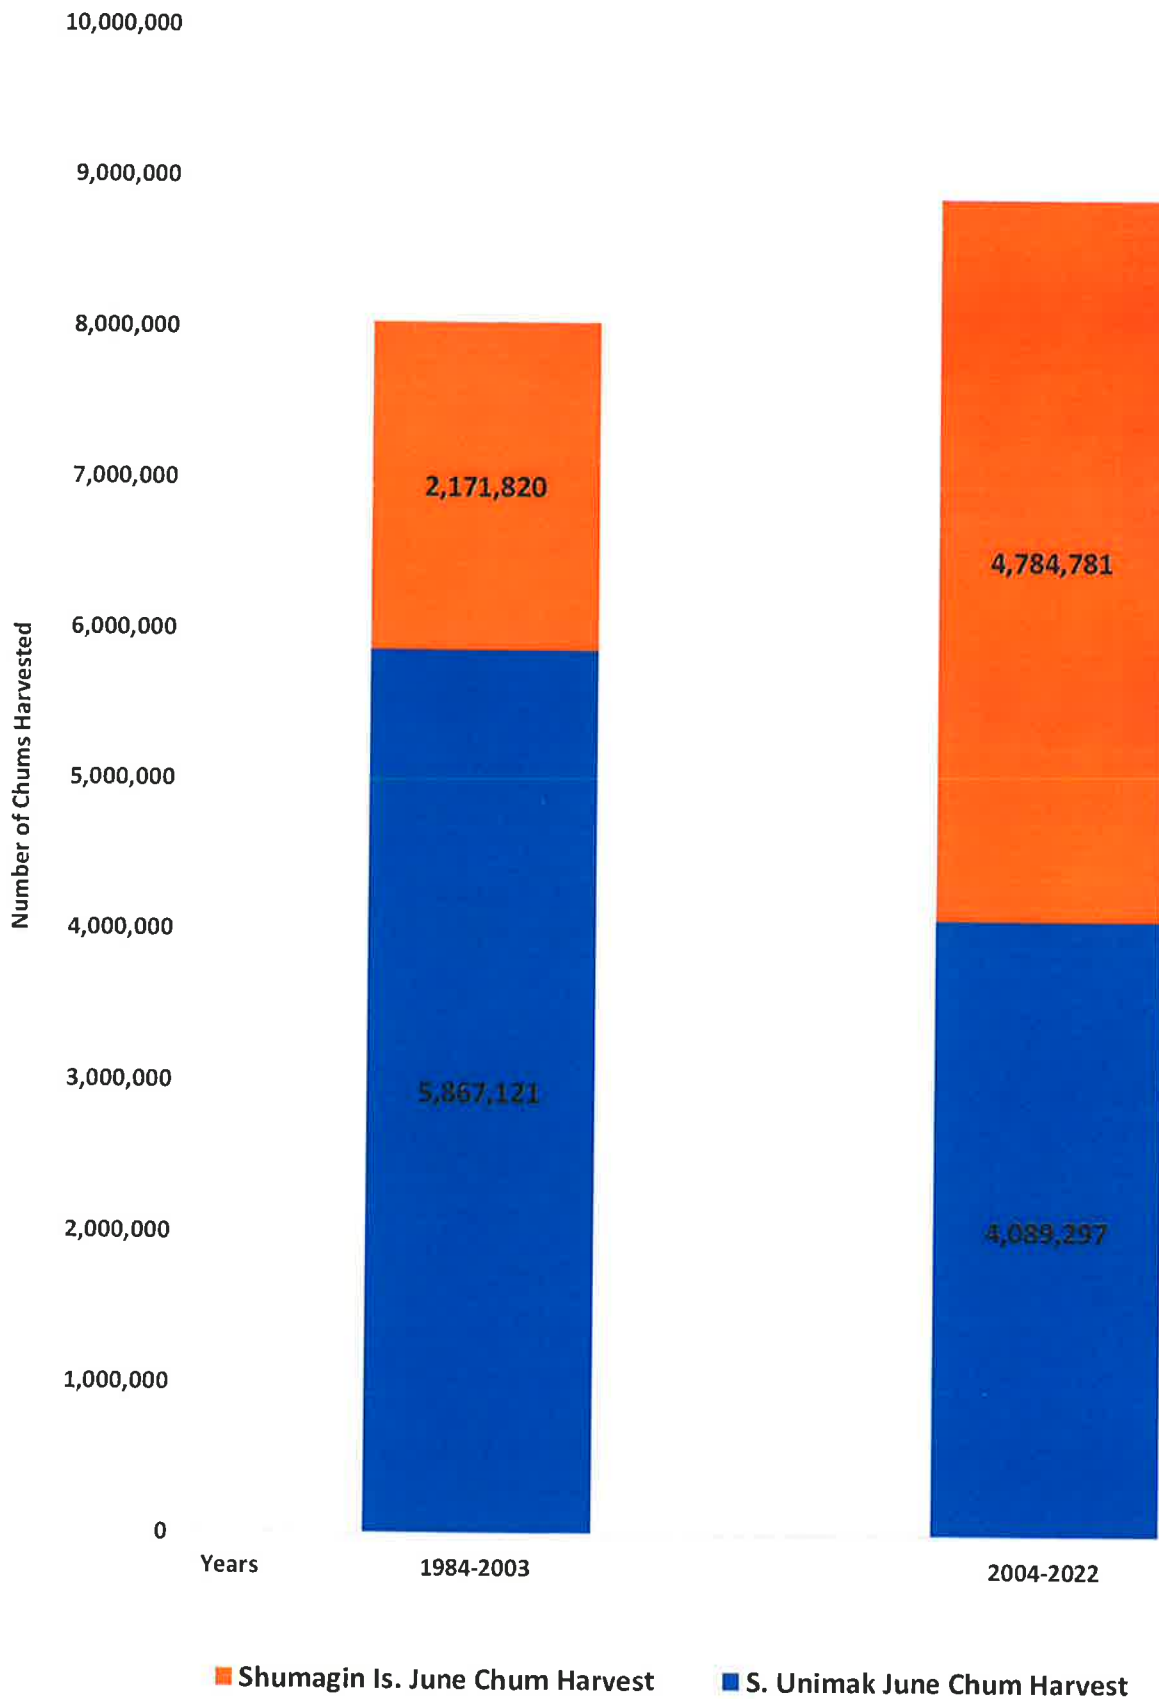

Increase In June Shumagin Is. Chum Harvests & Overall June S. Peninsula Chum Harvests Since 2004 BOF Action

Source: Pages 88-89, Appendix B5 & B6, 2009 South Alaska Peninsula Salmon AMR & Pages 73 & 78, Appendix B7 & B12, 2022 South Alaska Peninsula Salmon AMR