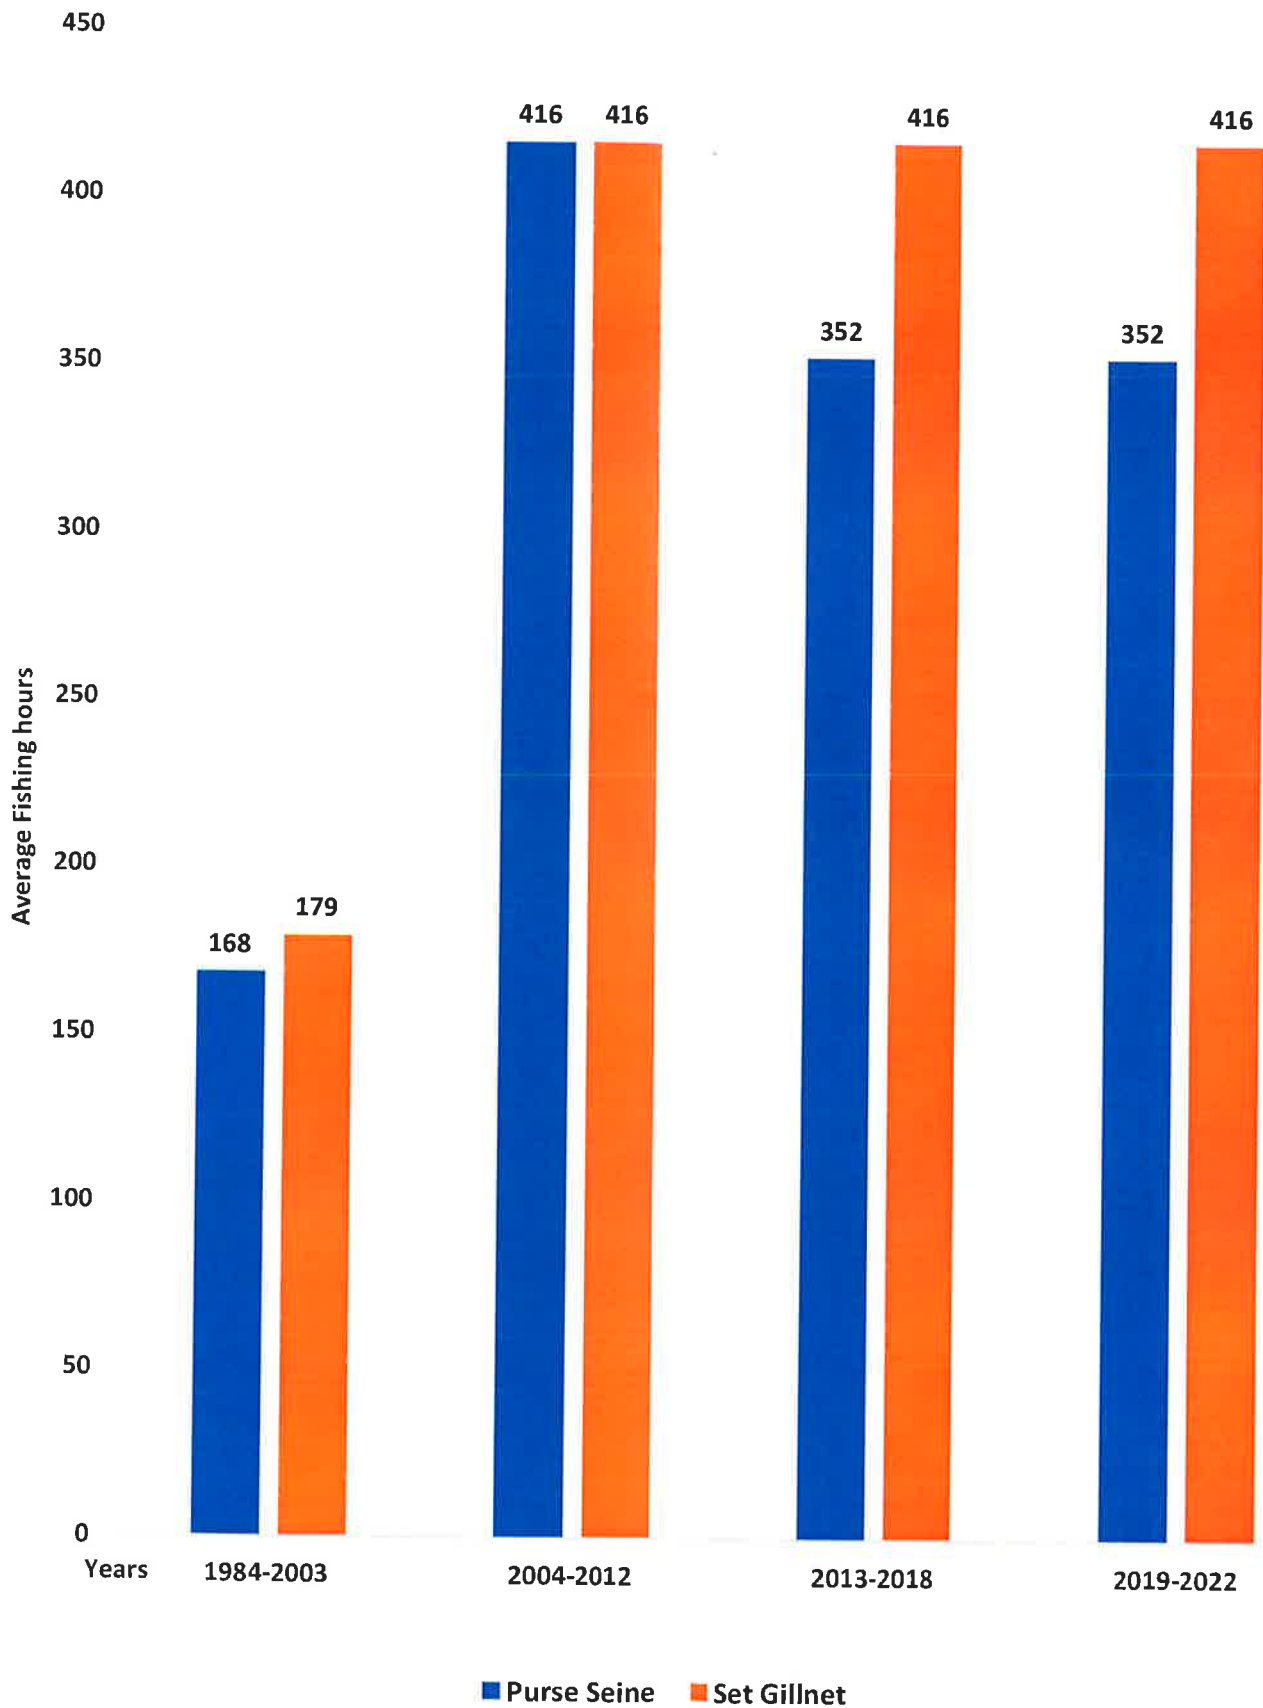

Increase In Fishing Time In S. Unimak June Fishery From 2004 BOF Action

Increase In Fishing Time In Shumagin Islands June Fishery From 2004 BOF Action