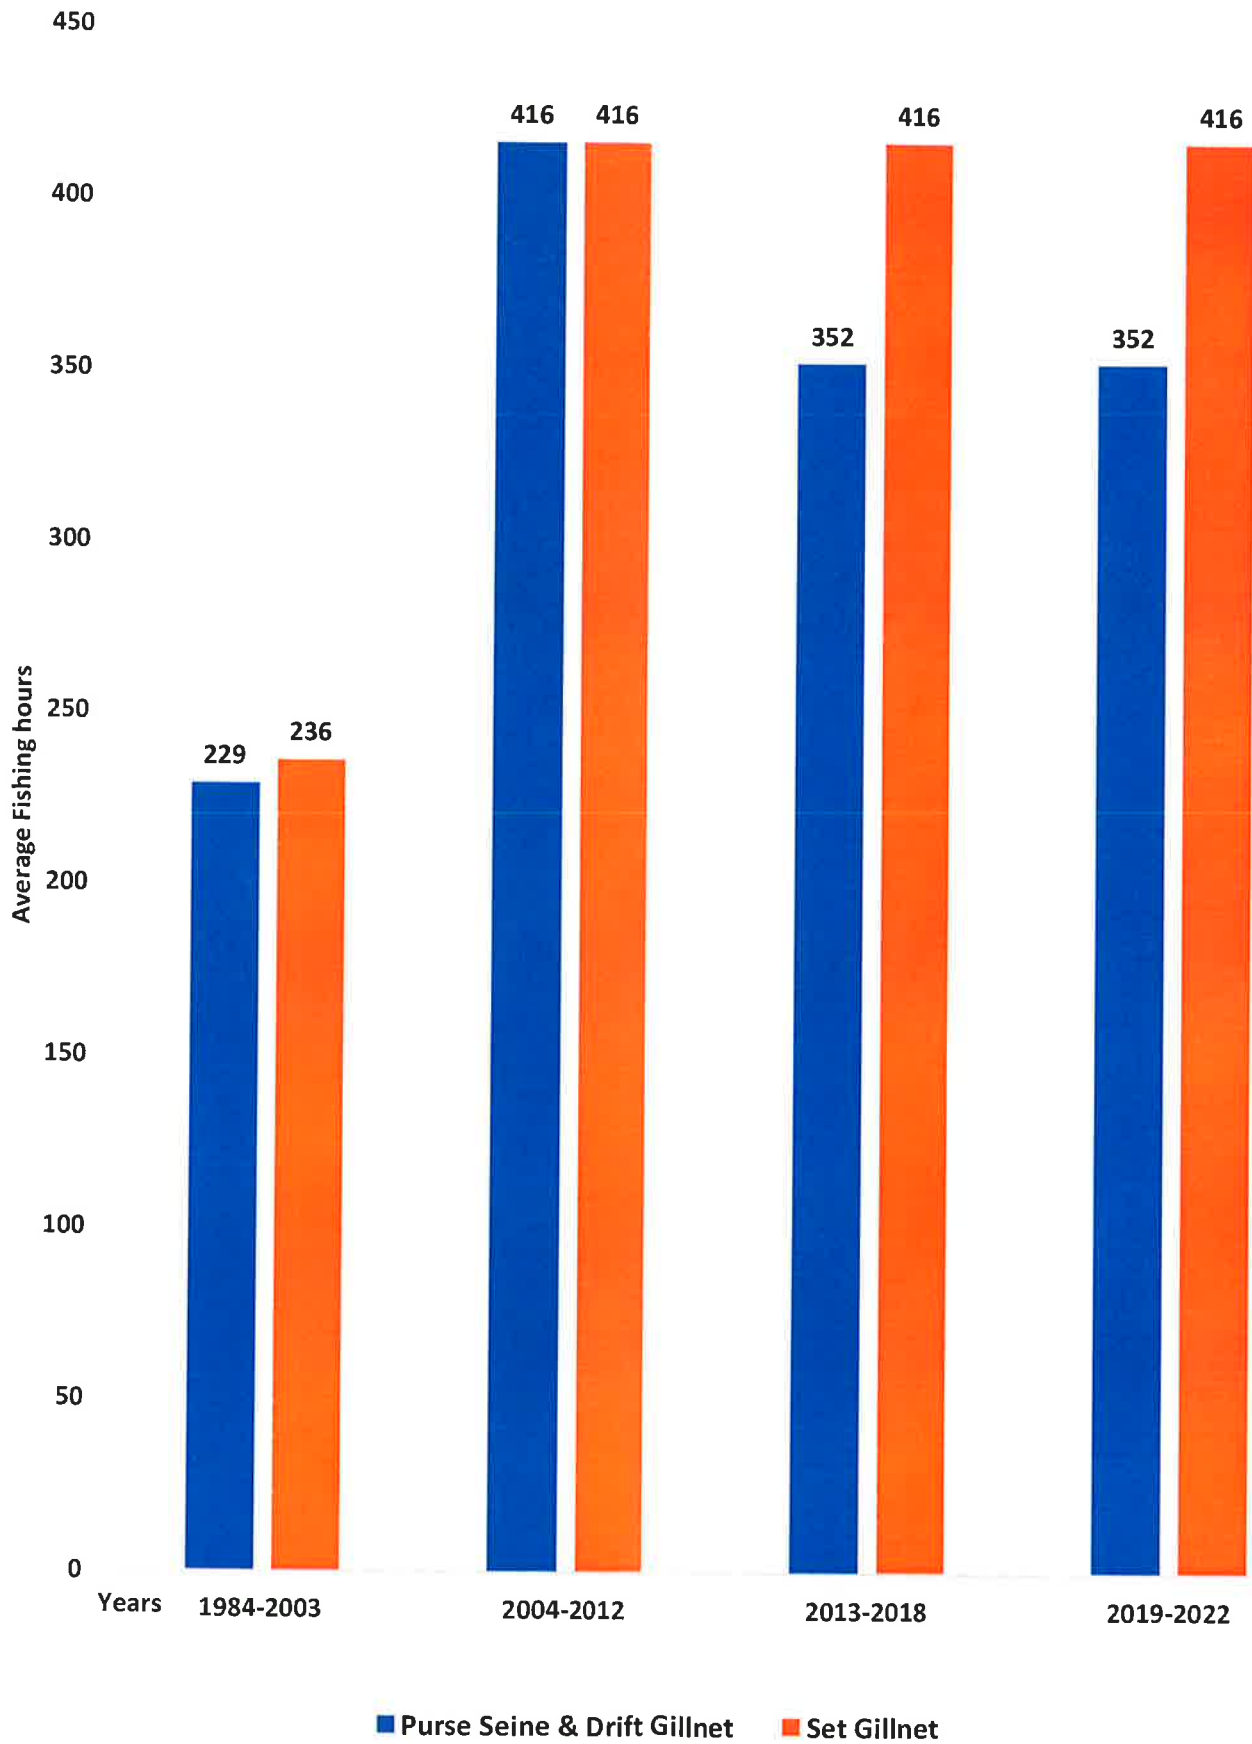

Increase In June Shumagin Is. Chum Harvests & Overall June S. Peninsula Chum Harvests Since 2004 BOF Action

Increase In Fishing Time In S. Unimak June Fishery From 2004 BOF Action